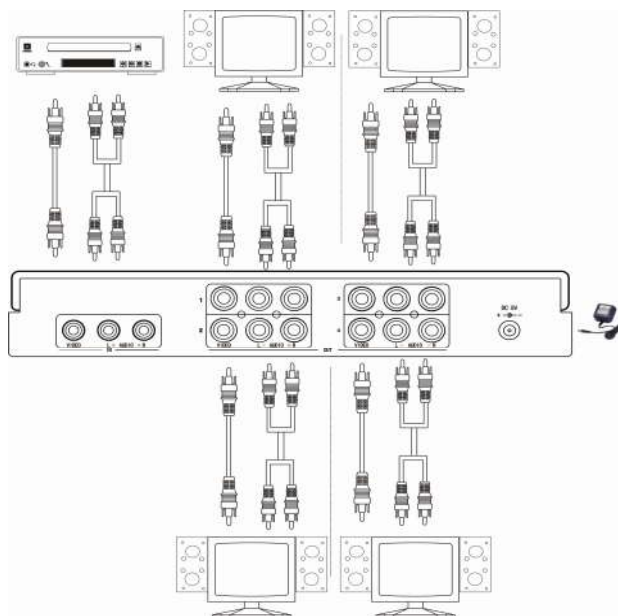

## CD04A 1 Input 4 Output Composite Video Distribution Amplifier with Stereo Audio

- 1 x Input: composite video and left, right audio.
- 4 x Output: composite video and left, right audio.
- Cascade connection several units for larger displays with great picture quality.

### Panel View:

### Specification:

ITEM NO.	CD04A
Video Bandwidth	8Mhz
Video Input (RCA)	1 x 75Ω, 1.0Vp-p
Video Output (RCA)	4 x75Ω, 1.0Vp-p
Audio Bandwidth	DC-20Khz
Audio Input	RCA L/R x 1 (10KΩ)
Audio Output	RCA L/R x 4 (10KΩ)
Power Supply	5V DC 1000mA
Power Consumption	150mA (Max)
Temperature	Operation: -40~+45°C, Storage: -40~+70°C
Dimensions mm	225 x 167 x 40
Weight g	785