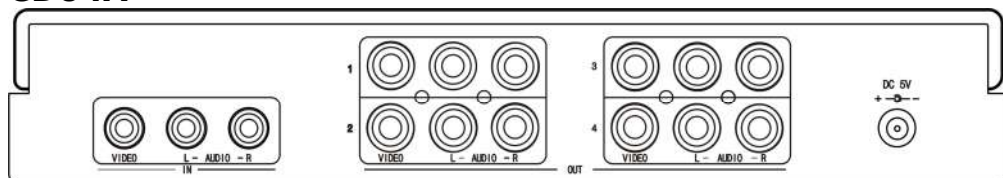

Panel View:

CD04A

Installation View: